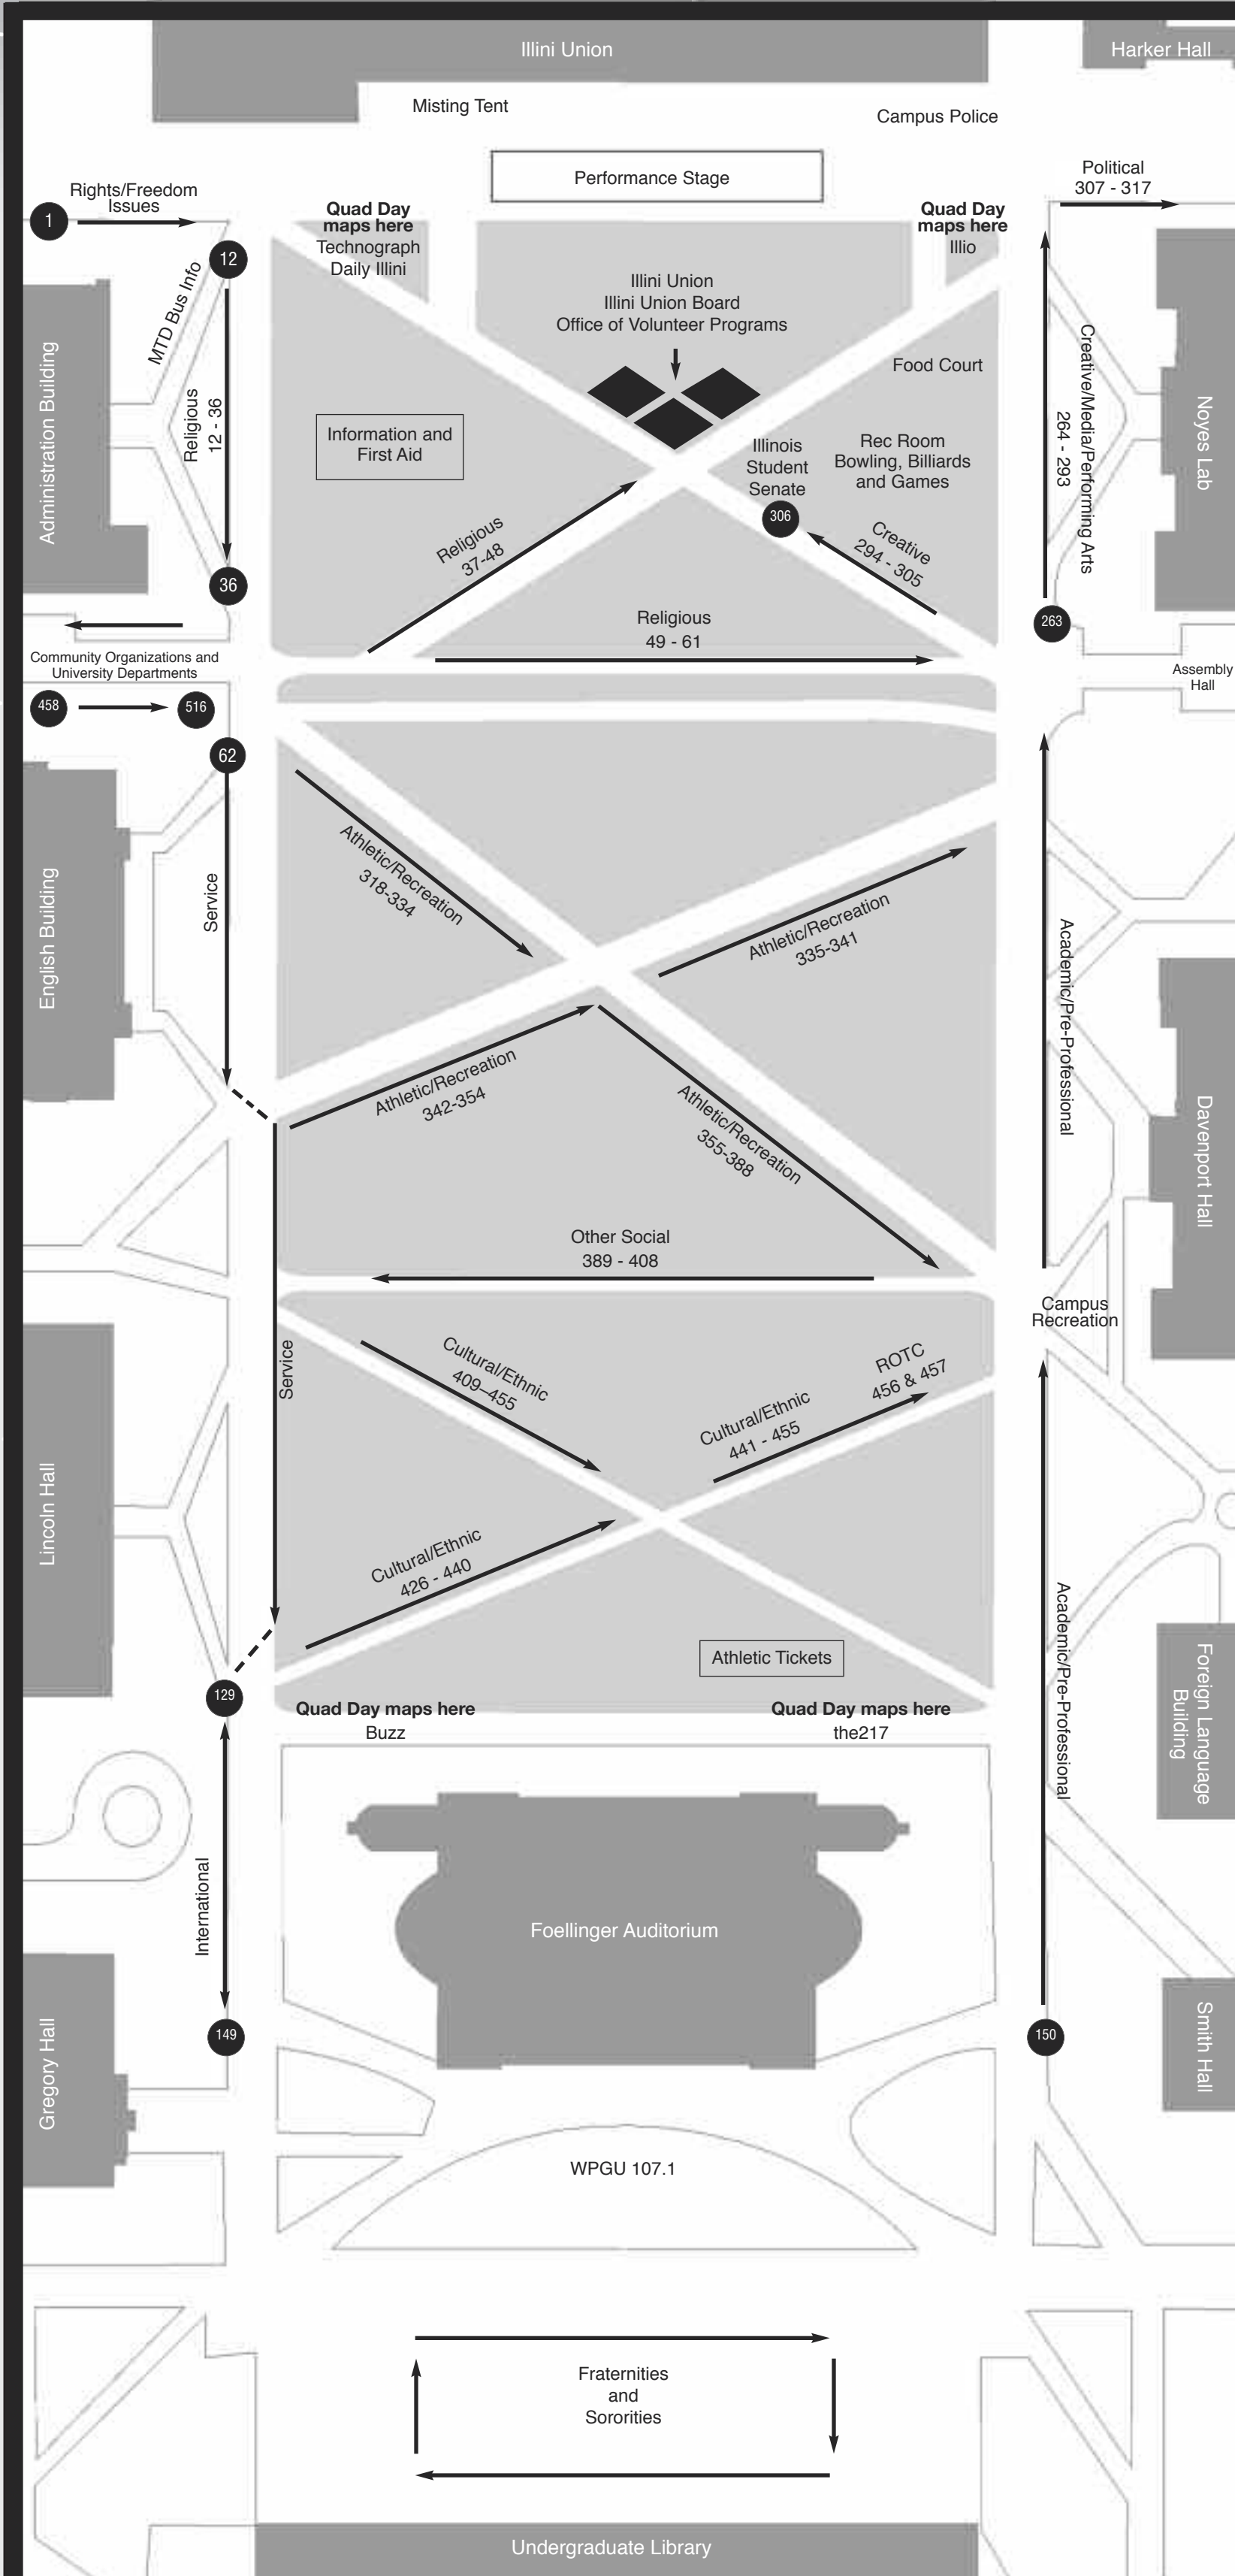

Illini Union 2011 Quad Day

part of Illini Union
Welcome Week
2011

AUGUST 22, 12PM - 4PM

OVER 500 ORGANIZATIONS • GET INVOLVED!

Academic/Pre-Professional

150 Academic Buzzer Team
151 Access
152 Accounting Club
153 Advocates for Education
154 Alpha Chi Sigma
155 Alpha Epsilon Delta Pre-Medical Society
156 Alpha Kappa Psi Professional Business Fraternity
157 Alpha Omega Epsilon Engineering Sorority
158 American Advertising Federation
159 American Institute of Aeronautics and Astronautics
160 American Marketing Association
161 American Medical Student Association Pre-Med
162 American Railway Engineering and Maintenance-of-Way Association
163 American Society of Agricultural and Biological Engineers
164 American Society of Civil Engineers
165 American Society of Mechanical Engineers
166 Association for Computing Machinery
167 Astronomical Society
168 Bachelor Social Work Association
169 Beta Alpha Psi Professional Business Fraternity
170 Black Graduate Student Association
171 Business Council
172 Business Professionals Working for a Principled Society